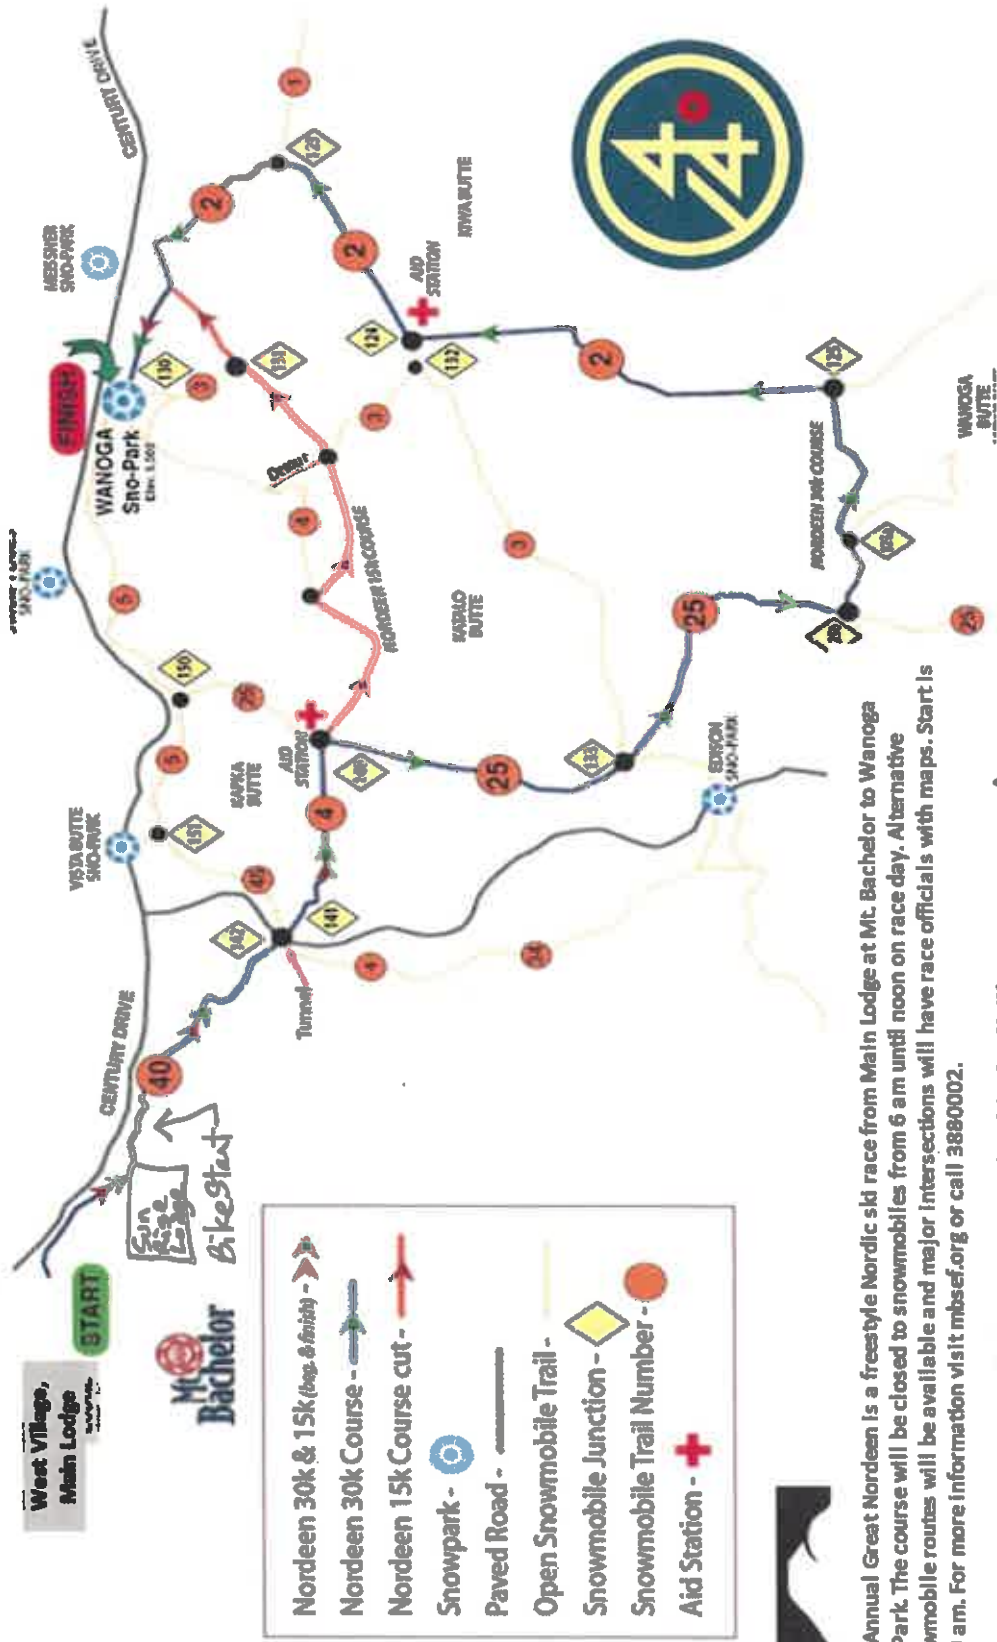

# LATITUDE 44 SPORTS GREAT NORDEEN • JAN 29, 2023 • RACE & TRAIL INFORMATION

The Annual Great Nordeen is a freestyle Nordic ski race from Main Lodge at Mt. Bachelor to Wanoga SnoPark. The course will be closed to snowmobiles from 6 am until noon on race day. Alternative snowmobile routes will be available and major intersections will have race officials with maps. Start is 7:30 am. For more information visit [mbsef.org](http://mbsef.org) or call 3880002.

*Fat Bike Start 8:30 a.m. just below Sunrise Lodge.*